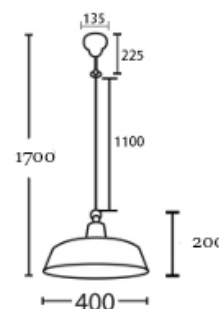

DEKSEL (Matte Black)

Matte Black Interior Wall / Pendant Lights & Exterior Wall Light

DEKSEL04

DEKSEL05

DEKSEL06

Product Features:

- Input voltage: 110-265V AC
- Material: aluminium
- Screw: stainless steel
- Lamp holder: E27 (Max.60W)
- Globe not included
- IP rating: DEKSEL04: IP54 & DEKSEL05-06: IP23

IP54 Rated	IP23 Rated	2YEAR Replacement Warranty
----------------------	----------------------	---

PART NO.	DESCRIPTION	LAMP HOLDER	MAX. WATT	IP	CANOPY (mm)	BACK PLATE (mm)	SUSPENSION (mm)	WEIGHT (kg)	BOX (cm)	CARTON QTY
DEKSEL04	WALL S/M ES Sun Hat MATT BLK CLR Glass Diff	E27	60W	IP54	-	Ø115x25	-	1.5	35x27x26	1/4
DEKSEL05	WALL Int S/M ES DOME MATT BLK (Brass bracket)	E27	60W	IP23	-	200x25	-	1.9	46x32x28	1/4
DEKSEL06	PENDANT ES 60W MATT BLK ANGLED DOME OD 400mm	E27	60W	IP23	Ø135	-	1500mm Chain & cable	3.1	42x42x25	1/4