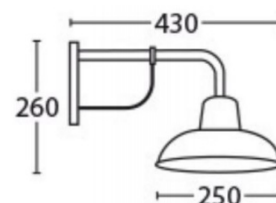

DEKSEL (Matte Black)

Matte Black Interior Wall / Pendant Lights & Exterior Wall Light

DEKSEL04

DEKSEL05

DEKSEL06

Product Features:

- Input voltage: 110-265V AC
- Material: aluminium
- Screw: stainless steel
- Lamp holder: E27 (Max.60W)
- Globe not included
- IP rating: DEKSEL04: IP54 & DEKSEL05-06: IP23

IP54 Rated	IP23 Rated	2YEAR Replacement Warranty
----------------------	----------------------	---

PART NO.	DESCRIPTION	LAMP HOLDER	MAX. WATT	IP	CANOPY (mm)	BACK PLATE (mm)	SUSPENSION (mm)	WEIGHT (kg)	BOX (cm)	CARTON QTY
DEKSEL04	WALL S/M ES Sun Hat MATT BLK CLR Glass Diff	E27	60W	IP54	-	Ø115x25	-	1.5	35x27x26	1/4
DEKSEL05	WALL Int S/M ES DOME MATT BLK (Brass bracket)	E27	60W	IP23	-	200x25	-	1.9	46x32x28	1/4
DEKSEL06	PENDANT ES 60W MATT BLK ANGLED DOME OD 400mm	E27	60W	IP23	Ø135	-	1500mm Chain & cable	3.1	42x42x25	1/4