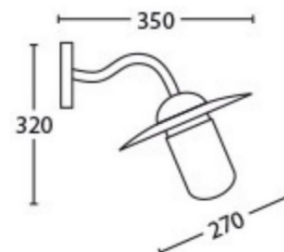

DEKSEL (Matte Black)

Matte Black Interior Wall / Pendant Lights & Exterior Wall Light

DEKSEL04

DEKSEL05

DEKSEL06

Product Features:

- Input voltage: 110-265V AC
- Material: aluminium
- Screw: stainless steel
- Lamp holder: E27 (Max.60W)
- Globe not included
- IP rating: DEKSEL04: IP54 & DEKSEL05-06: IP23

IP54 Rated	IP23 Rated	2YEAR Replacement Warranty
----------------------	----------------------	---

PART NO.	DESCRIPTION	LAMP HOLDER	MAX. WATT	IP	CANOPY (mm)	BACK PLATE (mm)	SUSPENSION (mm)	WEIGHT (kg)	BOX (cm)	CARTON QTY
DEKSEL04	WALL S/M ES Sun Hat MATT BLK CLR Glass Diff	E27	60W	IP54	-	Ø115x25	-	1.5	35x27x26	1/4
DEKSEL05	WALL Int S/M ES DOME MATT BLK (Brass bracket)	E27	60W	IP23	-	200x25	-	1.9	46x32x28	1/4
DEKSEL06	PENDANT ES 60W MATT BLK ANGLED DOME OD 400mm	E27	60W	IP23	Ø135	-	1500mm Chain & cable	3.1	42x42x25	1/4